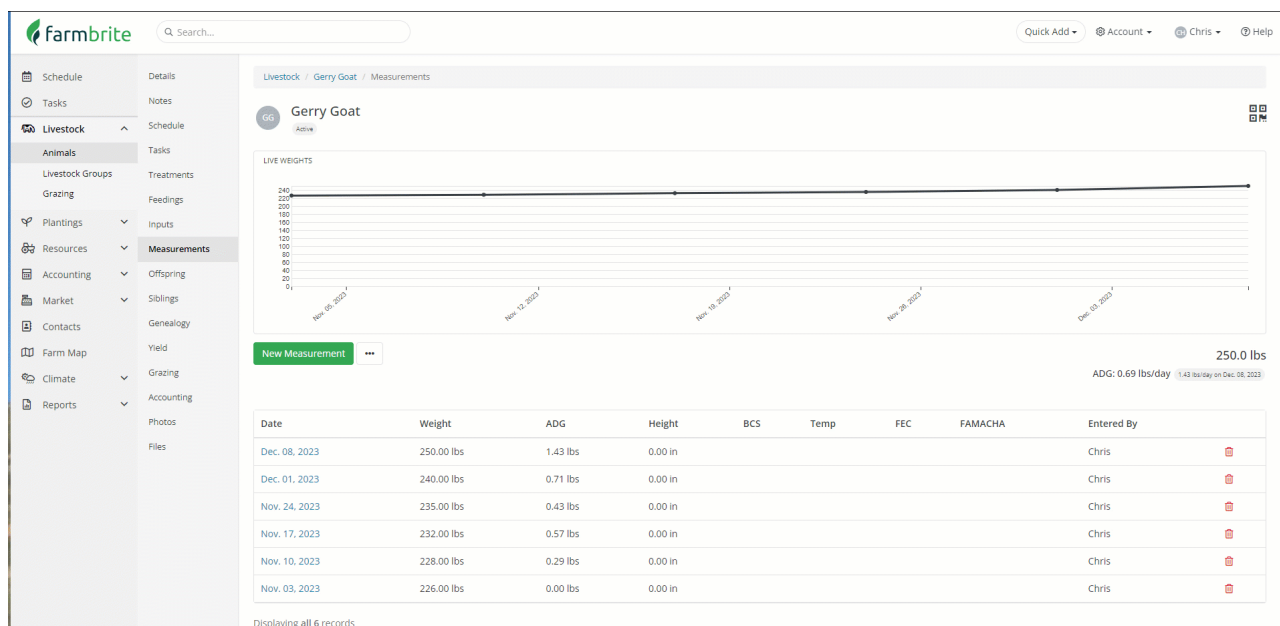

# Average Daily Gain

Last Modified on 12/11/2023 2:11 pm MST

After you add measurements to Farmbrite, you'll see an average daily gain calculated for the animal.

This is shown in two ways on the record.

1. An average daily gain over the life of the animal since it's first recorded measurement
2. An average daily gain since the last previously recorded measurement.

Both of these can be key performance indicators for your livestock. The average over the life of the animal might help you breed for strong performing livestock, and the average over a given period may help you identify problems with diet, illness, or parasites.

You can find both of these under the Measurements tab on an animal's record. In the example below, the ADG of 0.69 lbs/day is an average of all the measurement records, while the 1.43 lbs is the average gained per day in the last measurement. You can see the average daily gain between measurements on each measurement record as well.

You can also add this field to custom reports and livestock groups so you can easily see it across multiple animals. The field "Average Daily Gain" shows the average over the lifespan since first measurement, while the field "Average Daily Gain - Last Measurement" will display the average daily gain between the most recent measurements. In the example below we've added it to our group of goats, and can see that one is actually losing weight since the last measurement, which might prompt additional testing and treatments.