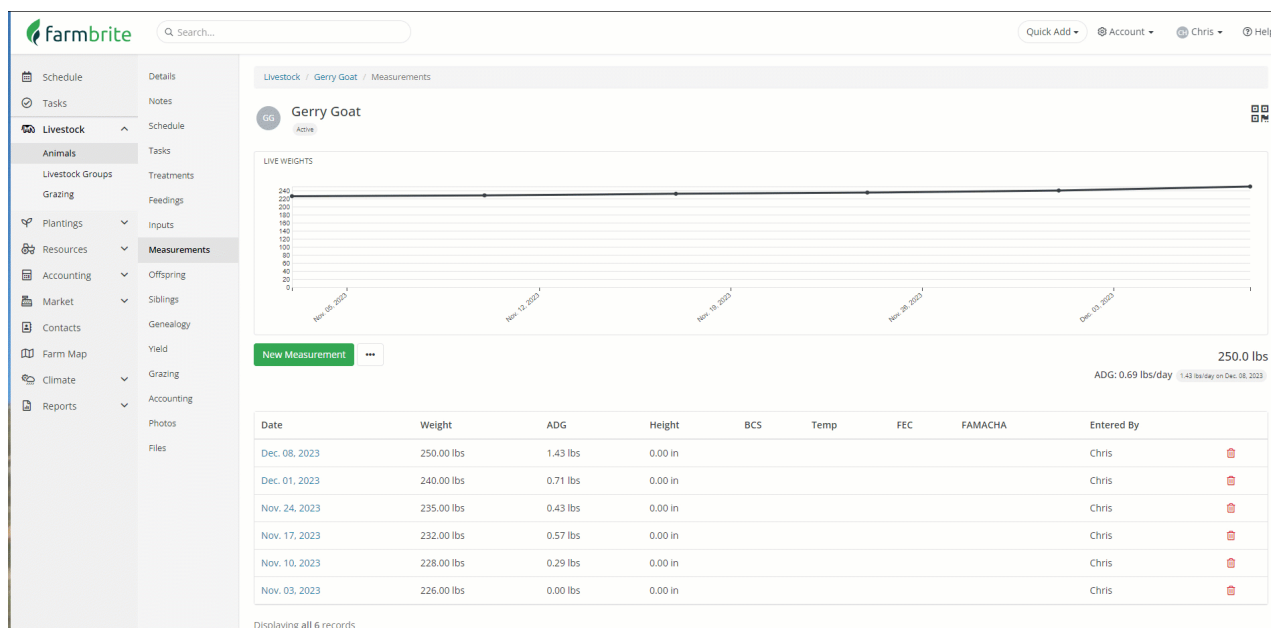

Average Daily Gain

Last Modified on 04/22/2026 4:01 pm MDT

After you add measurements to Farmbrite, you'll see an average daily gain calculated for the animal.

This is shown in two ways on the record.

1. An average daily gain over the life of the animal since it's first recorded measurement
2. An average daily gain since the last previously recorded measurement

Both of these can be key performance indicators for your livestock. The average over the life of the animal might help you breed for strong performing livestock, and the average over a given period may help you identify problems with diet, illness, or parasites.

You can find both of these under the Measurements tab on an animal's record. In the example below, the ADG of 0.69 lbs/day is an average of all the measurement records, while the 1.43 lbs is the average gained per day in the last measurement. You can see the average daily gain between measurements on each measurement record as well.

You can also add this field to custom reports and livestock groups so you can easily see it across multiple animals. The field "Average Daily Gain" shows the average over the lifespan since first measurement, while the field "Average Daily Gain - Last Measurement" will display the average daily gain between the most recent measurements. In the example below we've added it to our group of goats, and can see that one is actually losing weight since the last measurement, which might prompt additional testing and treatments.