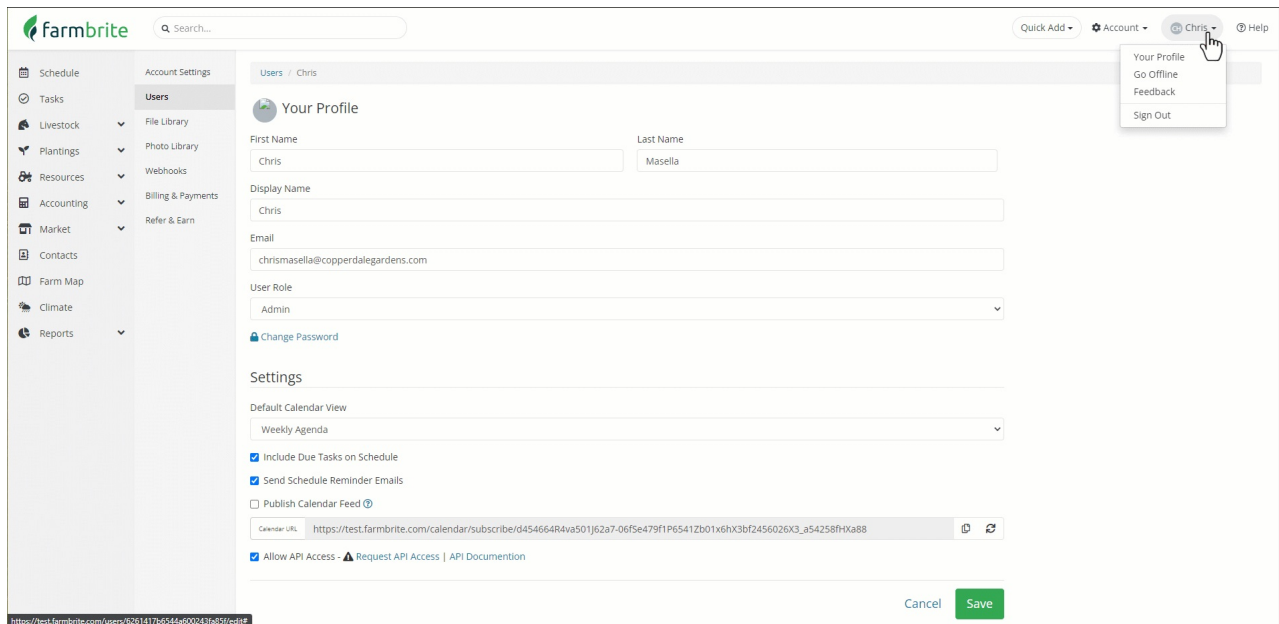

API Access

Last Modified on 05/03/2024 1:10 pm MDT

Are you looking to integrate your Farmbrite account data with other systems and services? If you are technically inclined and have API coding experience, be aware that we do offer an API interface for you to access. This system is currently in a beta testing stage, so you'll need to [reach out to us](#) to get access and start using it.

You'll also find the link to make the request for this access under your User Profile within Farmbrite. The image below shows you an example.

Let's talk about what you need and what you're looking to do with it!