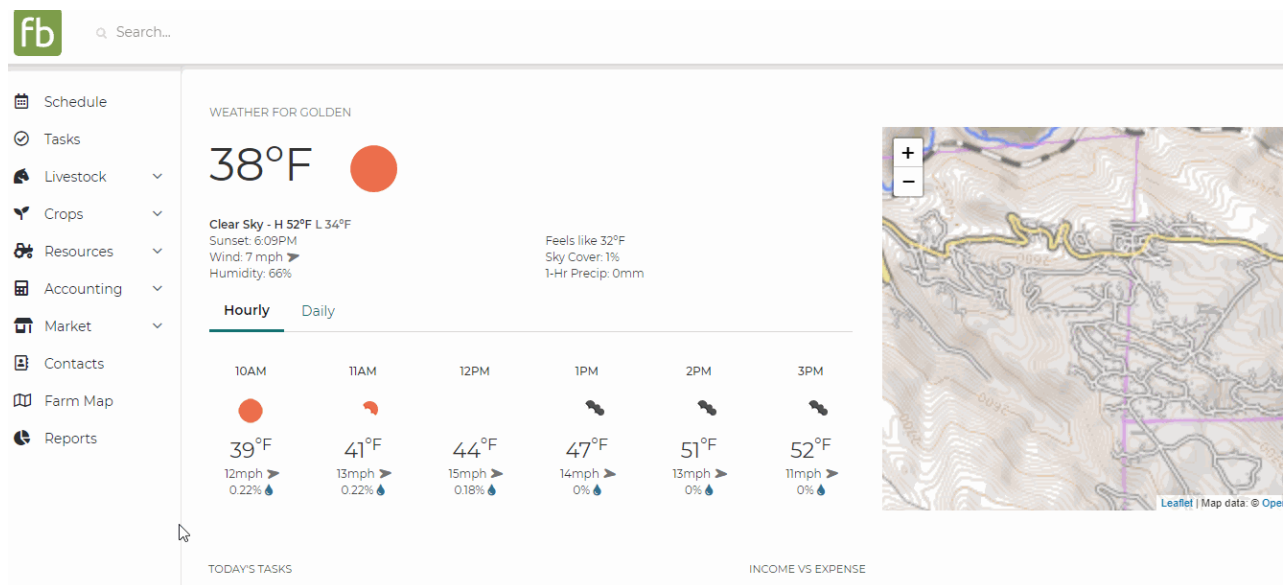

Adding Photos To Your Products

Last Modified on 10/24/2021 10:22 am MDT

Your online customers appreciate a visual preview of the product they are buying, so it benefits you to add images to your items to help influence their shopping decisions. You can easily upload these images when [editing your products](#). *Note that you'll first need to create your products - through your Farmbrite system, or by importing them.*

To add an image to your existing product, navigate to **Market** in your left menu, choose **Products**, and then **click on the Product** you'd like to add the image to. Additional details about the product will be displayed; choose **Images** on the left.
