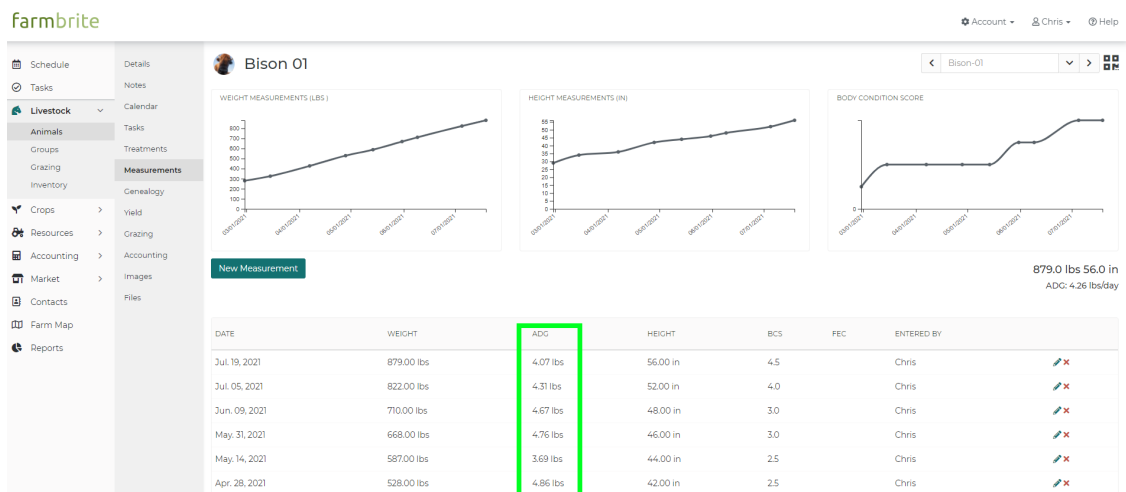

Note that you'll need the animal's Farmbrite ID to associate it with the measurement data. You can get that from the URL of animal's record, or download your existing animals into a CSV from Farmbrite to get them in a spreadsheet. [Check out this article](#) for more info.

Cow 22 - Angus [22]

Active Exposed

New Measurement

- Import Records
- Download Records
- Print

Date	Weight (LBS)
Jun. 29, 2022	1,136.00 lbs

Displaying 1 record

Once you've recorded a series of measurements you'll see them charted and listed to easily see the changes to you animal over time. Our bison in the example below is really putting on weight!

Average Daily Gain

In the measurements list you will also find the gain (or loss) of animal's weight between measurements, which can help you adjust feeding, grazing, or other regimens. This is shown in the ADG (Average Daily Gain) column.