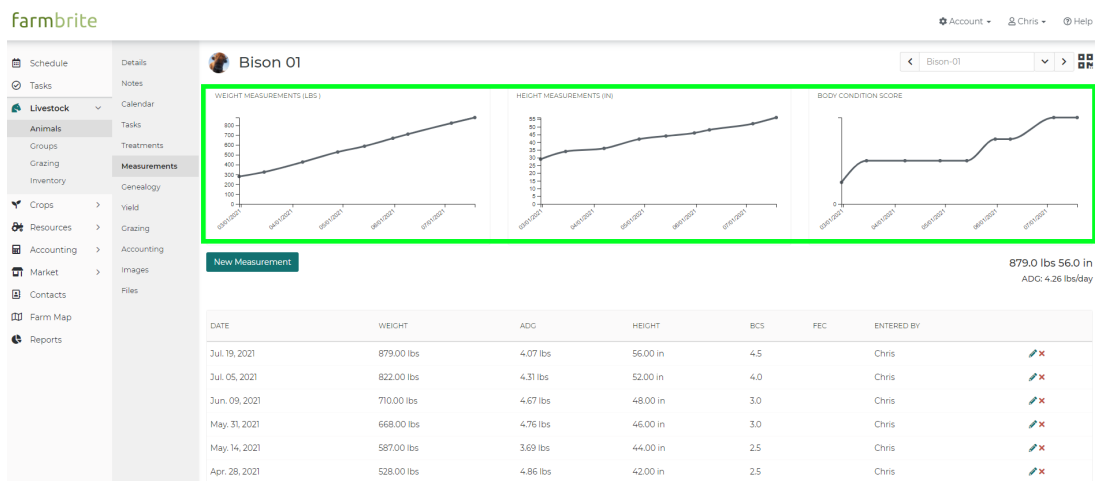

Note that you'll need the animal's Farmbrite ID to associate it with the measurement data. You can get that from the URL of animal's record, or download your existing animals into a CSV from Farmbrite to get them in a spreadsheet. [Check out this article](#) for more info.

Cow 22 - Angus [22]

Active Exposed

New Measurement

- Import Records
- Download Records
- Print

Date	Weight (LBS)
Jun. 29, 2022	1,136.00 lbs

Displaying 1 record

Once you've recorded a series of measurements you'll see them charted and listed to easily see the changes to you animal over time. Our bison in the example below is really putting on weight!

Average Daily Gain

In the measurements list you will also find the gain (or loss) of animal's weight between measurements, which can help you adjust feeding, grazing, or other regimens. This is shown in the ADG (Average Daily Gain) column.