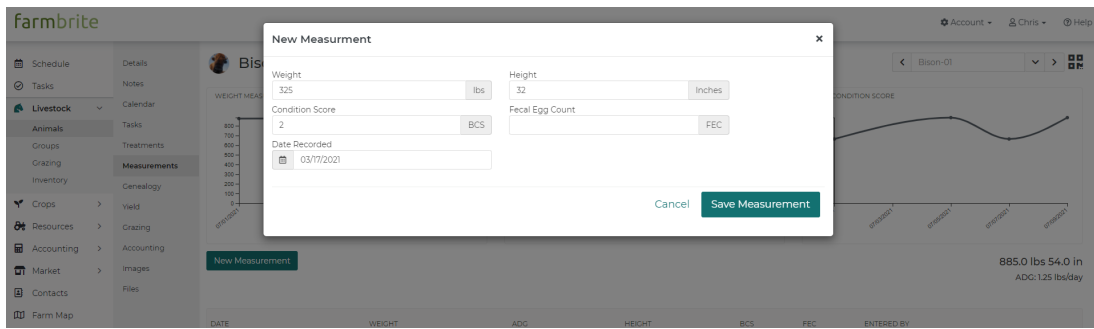

BREEDING STATUSES

- Exposed (3,231)
- Pregnant (1,615)
- Unknown (95,161)

New Animal New Group

Search Livestock

Filters Status

ANIMAL	TYPE	GENDER	AGE
Bison 01	Bison	Male	2 years
Bison 02	Bison	Female	13 months
Bison 03	Bison	Female	5 months
Bison 04	Bison	Female	2 months
Bison 05	Bison	Female	2 years

Once you've chosen the animal, select the Measurements feature from the expanded left menu.

The screenshot shows the Farmbrite interface for an animal named 'Bison 01'. On the left sidebar, the 'Measurements' option is highlighted with a green box. The main content area is divided into sections: 'Basic Information' (Name or Label: Bison-01, Internal ID, Animal Type: Bison, Keywords, Status: Active), 'Physical Characteristics' (Sex: Male, Breed, Coloring, Weight (lbs): 885.0, Height (in): 54.0, Framescore, Condition Score (BCS): 4.5, Retention Score, Description), 'Identification' (Tag Number, Other Tag Number, Electronic ID, Registry Number), and 'Birth Information' (Birth Date: Jul. 08, 2019 (about 2 years ago), Maternity (Dam)).

To record a new measurement for this animal, simply click the green 'New Measurement' button.

The screenshot shows the Farmbrite interface for 'Bison 01' with three line charts: 'WEIGHT MEASUREMENTS (LBS)', 'HEIGHT MEASUREMENTS (IN)', and 'BODY CONDITION SCORE'. Below the charts is a table of measurements. A green box highlights the 'New Measurement' button. The table data is as follows:

Summary statistics: 822.0 lbs 52.0 in ADG: 4.28 lbs/day

A new window will open. Enter the weight, height, condition score, and other measurements you'd like to log. Be sure to choose the correct date; you can always back date your entry if you didn't enter it the day you took the measurements. Also, if you need additional fields to track more data than the standard fields, you can [create custom fields](#) to record unique measurement attributes as well. Once complete, choose Save Measurement.