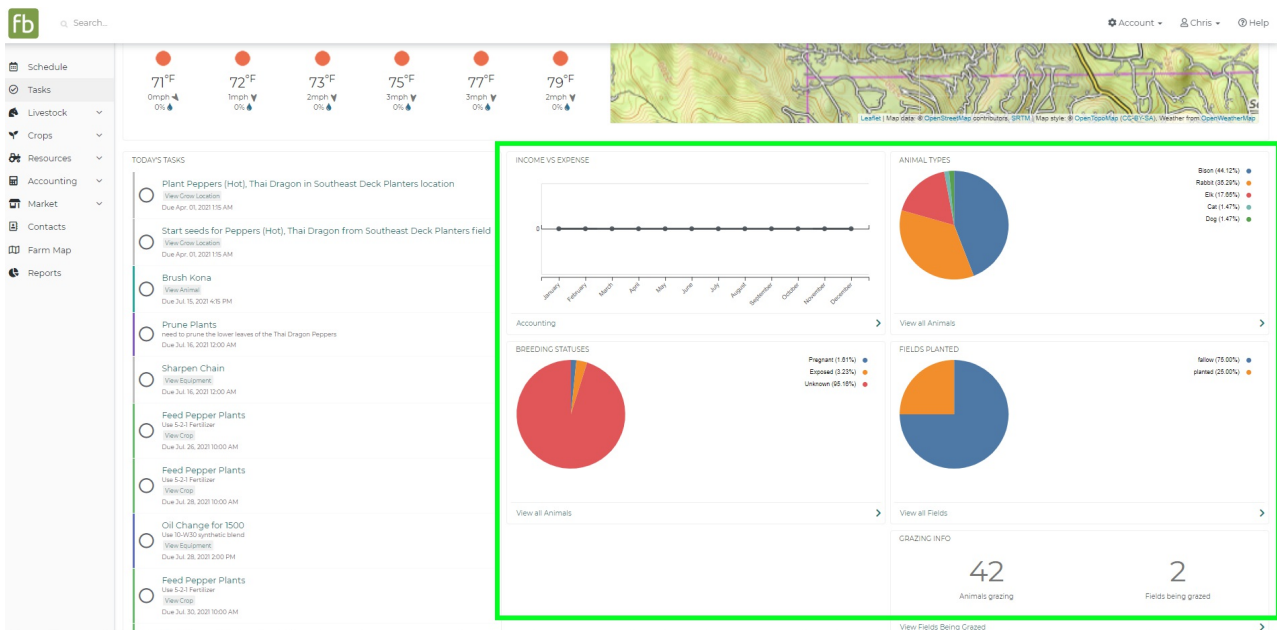

Weather

The weather widget is the first item that you see in the dashboard. It will show you a map and the local weather information for your farm for the next 8 days. It will also provide access to additional detailed forecast information and hourly forecast information. It will show the temperature per hour in your area and probable precipitation.

To see this data you will need to enter your address in the account section.

Dashboard charts and graphs

Your dashboard provides a snapshot of your farm activities.

Today's task list

On the left hand side of your screen you will see any tasks that are assigned to you, due today or past due. To view all tasks, click the 'View All Tasks' link. To create new tasks, simply go to the "Tasks" section under the schedule tab.

Animal breeding statuses

This will show you a pie chart of the percentage of livestock you have that has been bred. The chart will breakdown your animals into "Not bred", "Exposed", "Open", and "Unknown". For a more detailed list click on "View all animals" to be taken to your livestock section.

Fields planted

A pie chart will display once you have fields. Then it will show you the percentage of them that are planted vs fallow. For more information on the fields click on "View all fields" below.