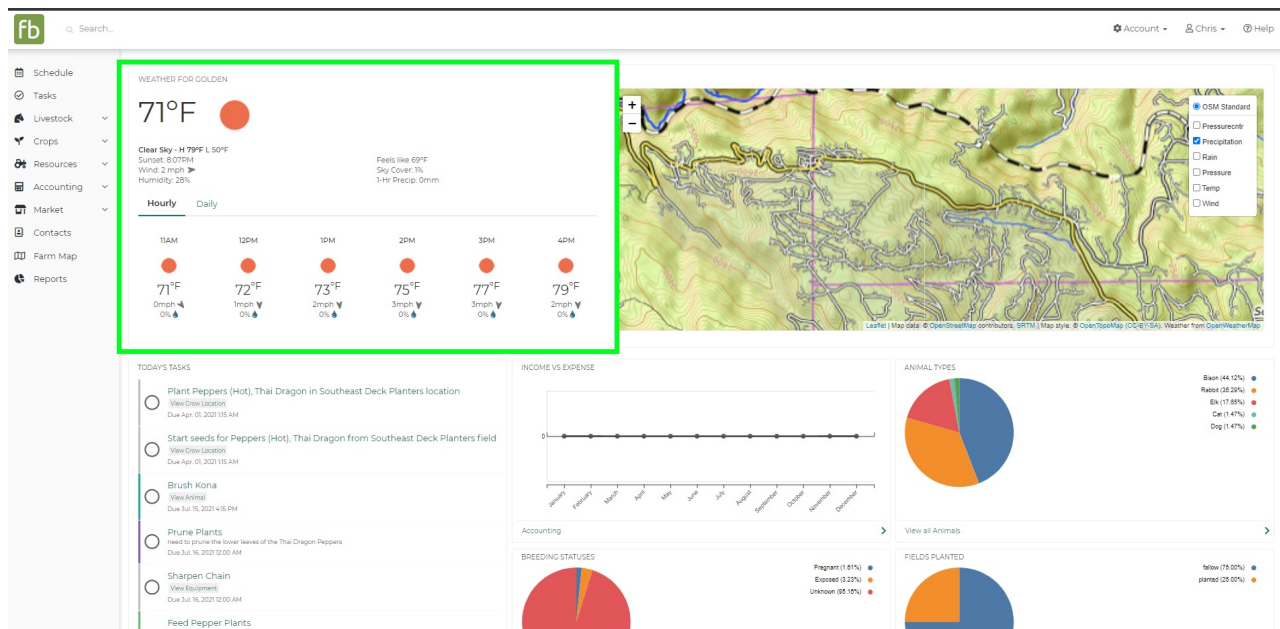

Dashboard (Home)

Last Modified on 08/08/2021 10:54 am MDT

The dashboard (home) page in Farmbrite lets you quickly access weather updates, your task list, and other helpful information at-a-glance. These charts and graphs give valuable insight into your agricultural operation. Read below for more details into the specific information you will see.

Weather

The weather widget is the first item that you see in the dashboard. It will show you a map and the local weather information for your farm for the next 8 days. It will also provide access to additional detailed forecast information and hourly forecast information. It will show the temperature per hour in your area and probable precipitation.

To see this data you will need to enter your address in the account section.

Dashboard charts and graphs

Your dashboard provides a snapshot of your farm activities.

Today's task list

On the left hand side of your screen you will see any tasks that are assigned to you, due today or past due. To view all tasks, click the 'View All Tasks' link. To create new tasks, simply go to the "Tasks" section under the schedule tab.

Fields planted

A pie chart will display once you have fields. Then it will show you the percentage of them that are planted vs fallow. For more information on the fields click on "View all fields" below.